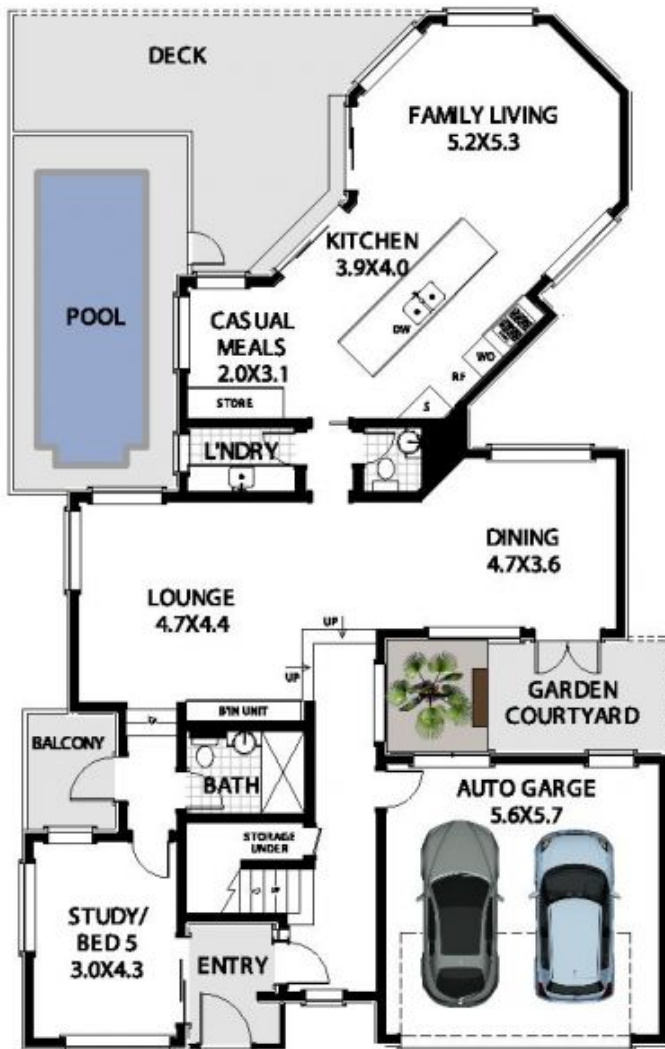

GROUND FLOOR